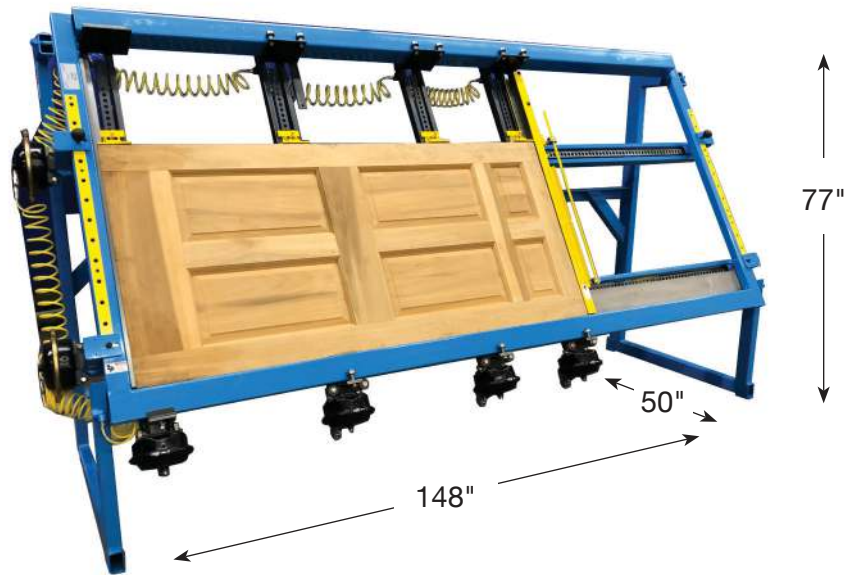

#79K-10 Entry Door Clamp

Produce More Solid Wood Doweled Entry Doors, Kitchen Cabinet Doors, Window & Door Frames, Face Frames, and More!

- Includes (4) vertical and (2) horizontal clamps. Also includes center vertical rail for multiple cabinet door squaring.
- Maximum Capacity: 48"W x 120"L
- Other sizes available upon request.

Built To Last

100% welded heavy duty frame designed with large cylinders to handle all of your large door needs.

Laser Cut Steel Is Stronger Than Wood

Designed with welded plate steel and tubing, the clamp jaws and squaring bars are up to the task. Clamp and square many thousands of entry doors before needing to replace a part.

Pressure Where You Need It

Up to 2500# of clamping force where you need it most. Vertical clamps can easily be positioned in the right spot.

For more information, call **845-452-3780**
jamestaylor.com
bryan@jamestaylor.com