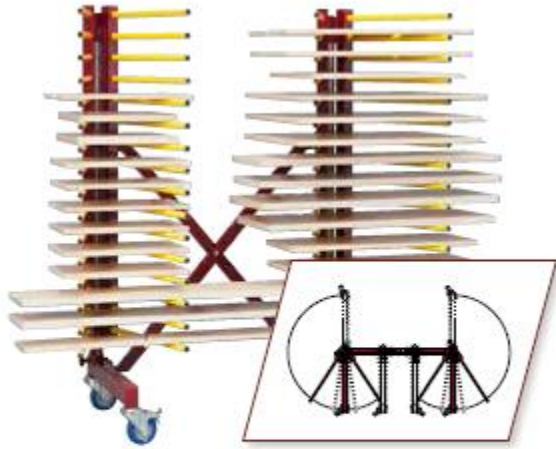

Mobile  
Ablagesysteme

stiles

The versatile rack:

**Dabelju B590-VV**

The compact rack:

**B780-X**

Model: Octopus D1

The spacious rack:

**R900-2/2**

The profound rack:  
**R1100-X3**

The unshakeable rack:  
**R660-X**

**Nautilus:**